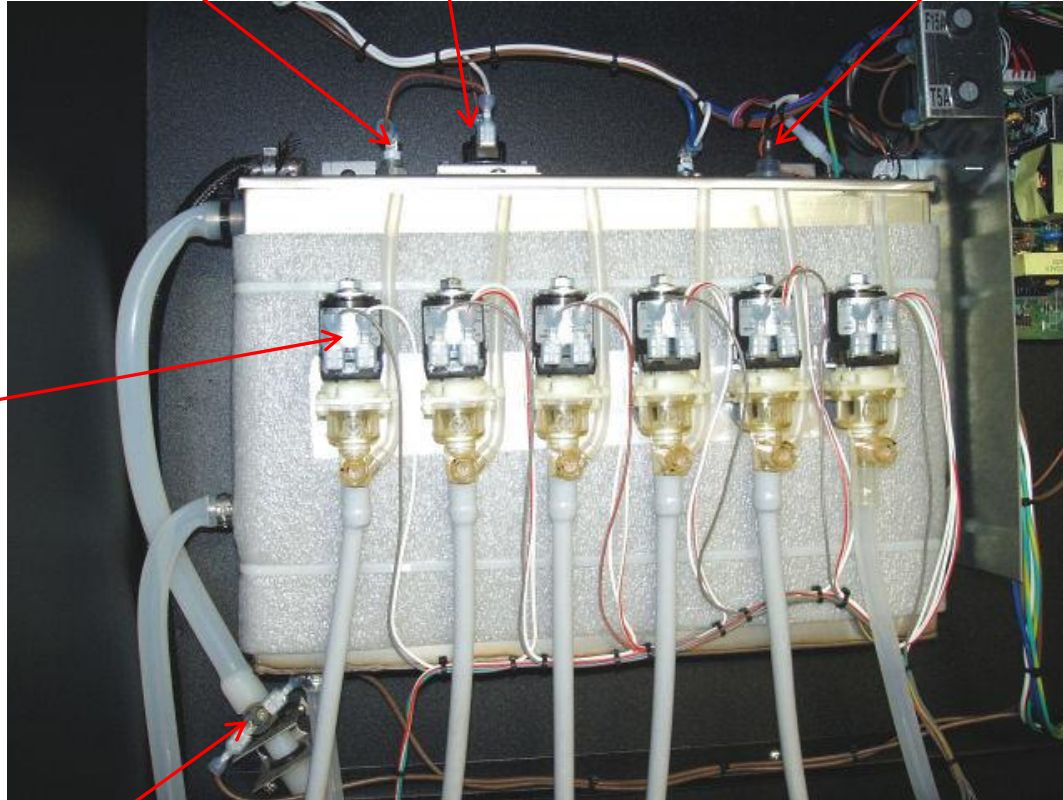

# GENEVA - 1 Gallon Heater Tank

Heater Element

Dry Boil Cut-Out

Level & Temp Probe

Componenti or Muller Valves

Water Boil Cut-out